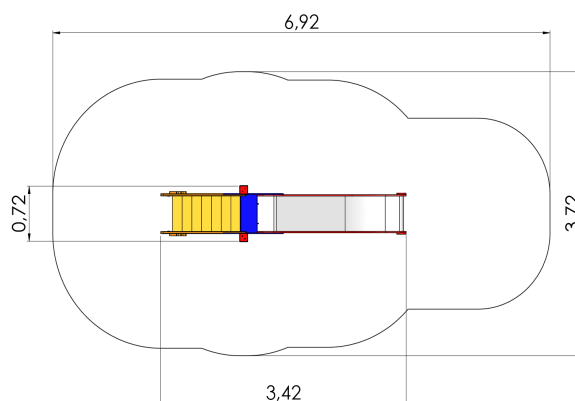

LM007 Slide ELO

<https://www.tiptiptap.ee/en/products/playgrounds/play-centres/slide-elo-lm007>

0.72m	3.42m	2.2m	1.2m	1+	1-3

Technical information:

Width of structure: 0.72m

Length of structure: 3.42m

Height of structure: 2.2m

Max. fall height: 1.2m

Recommended age of users: 1+

For simultaneous use by several children: 1-3

Product consists of:

Slides: 1pc height 1.2m

Stairs with handrails: 1pc

Safety area width: 3.72m

Safety area length: 6.92m

Ground fixings: The product's painted rectangular posts made of laminated timber are concreted into the ground using hot-galvanized metal tubular fittings.

Safety area: Yes

[View materials](#)

Product description: