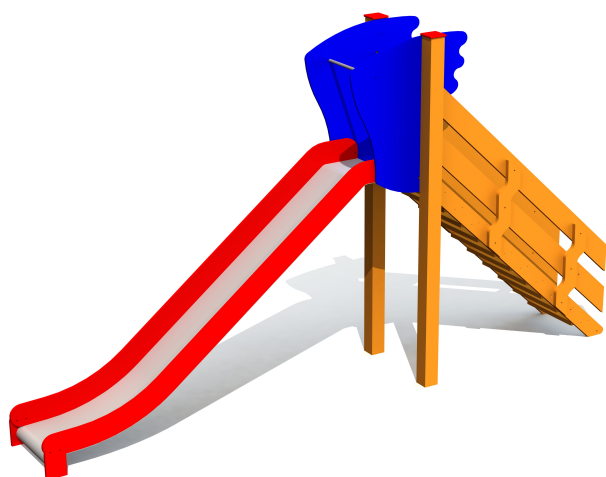

# LM008 Slide BOB

<https://www.tiptiptap.ee/en/products/playgrounds/play-centres/slide-bob-lm008>

					
0.72m	4.14m	2.51m	1.55m	1+	1-3

## **Technical information:**

Width of structure: 0.72m

Length of structure: 4.14m

Height of structure: 2.51m

Max. fall height: 1.55m

Recommended age of users: 1+

For simultaneous use by several children: 1-3

## **Product consists of:**

Slides: 1pc height 1.55m

Stairs with handrails: 1pc

Safety area width: 3.72m

Safety area length: 7.64m

Ground fixings: The product's painted rectangular posts made of laminated timber are concreted into the ground using hot-galvanized metal tubular fittings.