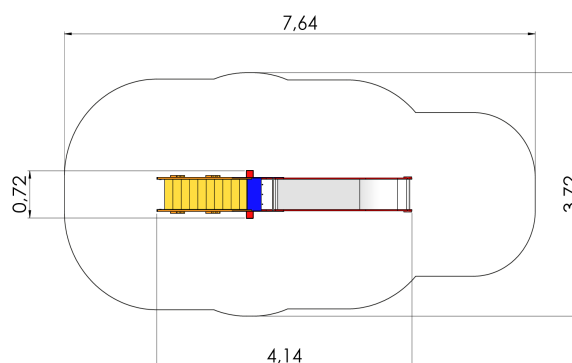

# LM008 Slide BOB

<https://www.tiptiptap.ee/en/products/playgrounds/play-centres/slide-bob-lm008>

					
0.72m	4.14m	2.51m	1.55m	1+	1-3

## **Technical information:**

Width of structure: 0.72m

Length of structure: 4.14m

Height of structure: 2.51m

Max. fall height: 1.55m

Recommended age of users: 1+

For simultaneous use by several children: 1-3

## **Product consists of:**

Slides: 1pc height 1.55m

Stairs with handrails: 1pc

Safety area width: 3.72m

Safety area length: 7.64m

Ground fixings: The product's painted rectangular posts made of laminated timber are concreted into the ground using hot-galvanized metal tubular fittings.