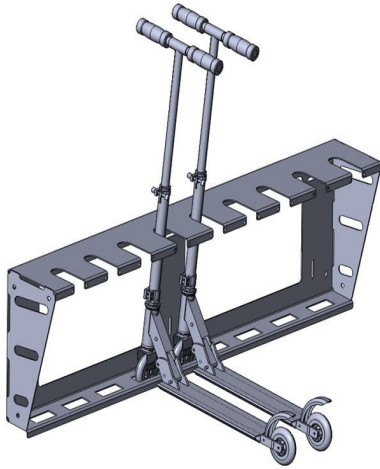

JH100 Scooters holder 7 places (wall-mounted)

<https://www.tiptiptap.ee/en/products/outdoor-furniture/bicycle-holders/scooters-holder-7-places-wall-mounted-jh100>

| | | | | |
|------|------|-------|----|---|
| | | | | |
| 0.2m | 1.5m | 0.45m | 3+ | 7 |

Technical information:

Width of structure: 0.2m

Length of structure: 1.5m

Height of structure: 0.45m

Recommended age of users: 3+

For simultaneous use by several children: 7

Tiptiptap^{OU}

Veetorni 9 | Jüri alevik | Rae vald | 75301 Harjumaa | Reg. nr: 11043461
Phone: +372 657 6222 | info@tiptiptap.ee | www.tiptiptap.ee