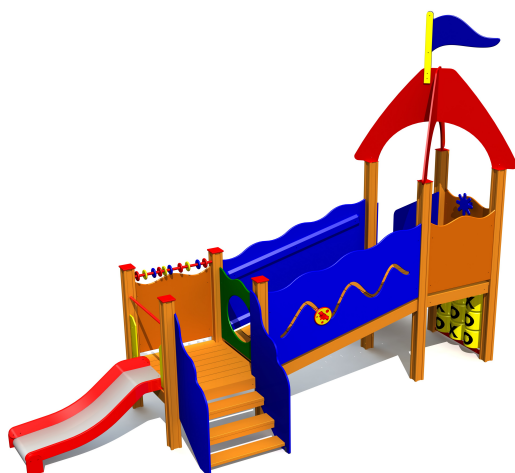

# LM009 Play centre ANETE

<https://www.tiptiptap.ee/en/products/playgrounds/play-centres/play-centre-anete-lm009>

3.04m	4.65m	3.66m	0.95m	1+	4-8

## **Technical information:**

Width of structure: 3.04m

Length of structure: 4.65m

Height of structure: 3.66m

Max. fall height: 0.95m

Recommended age of users: 1+

For simultaneous use by several children: 4-8

## **Product consists of:**

Platforms: 1pc height 0.6m

Platforms: 1pc height 0.95m

Slides: 1pc height 0.6m

Slopes: 1pc

Stairs with handrails: 1pc

Safety area width: 5.54m

Safety area length: 8.15m

## **Product description:**

A small play centre is meant for children at the age 1. It has 2 platforms. Lower platform with 0,6 m slide and higher platform- 0,95m. Children can climb up to the higher platform by a sloping run with wooden steps and go to another platform along a net bridge with metal banisters.