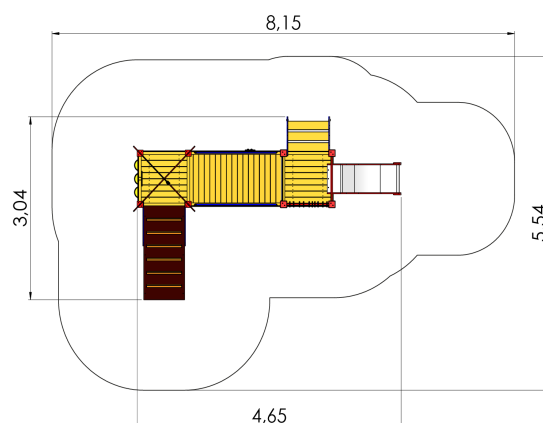

# LM009 Play centre ANETE

<https://www.tiptiptap.ee/en/products/playgrounds/play-centres/play-centre-anete-lm009>

3.04m	4.65m	3.66m	0.95m	1+	4-8

## **Technical information:**

Width of structure: 3.04m

Length of structure: 4.65m

Height of structure: 3.66m

Max. fall height: 0.95m

Recommended age of users: 1+

For simultaneous use by several children: 4-8

## **Product consists of:**

Platforms: 1pc height 0.6m

Platforms: 1pc height 0.95m

Slides: 1pc height 0.6m

Slopes: 1pc

Stairs with handrails: 1pc

Safety area width: 5.54m

Safety area length: 8.15m

## **Product description:**

A small play centre is meant for children at the age 1. It has 2 platforms. Lower platform with 0,6 m slide and higher platform- 0,95m. Children can climb up to the higher platform by a sloping run with wooden steps and go to another platform along a net bridge with metal banisters.