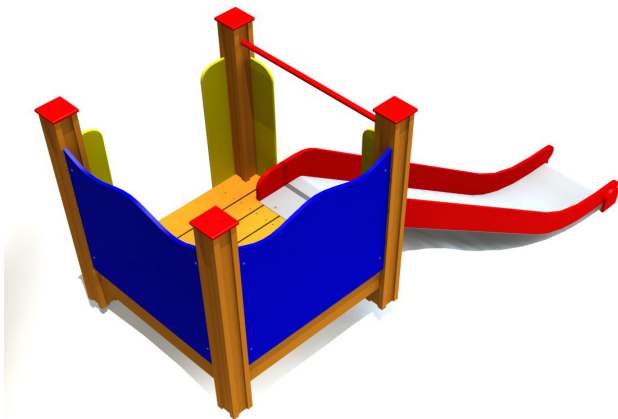

## LM011-3 Slide DOC (0,95m)

<https://www.tiptiptap.ee/en/products/playgrounds/play-centres/slide-doc-095m-lm011-3>

### **Product consists of:**

Ground fixings: The product's painted profile posts made of laminated timber are concreted into the ground using hot-galvanized metal tubular fittings.

**Tiptiptap**<sup>OU</sup>