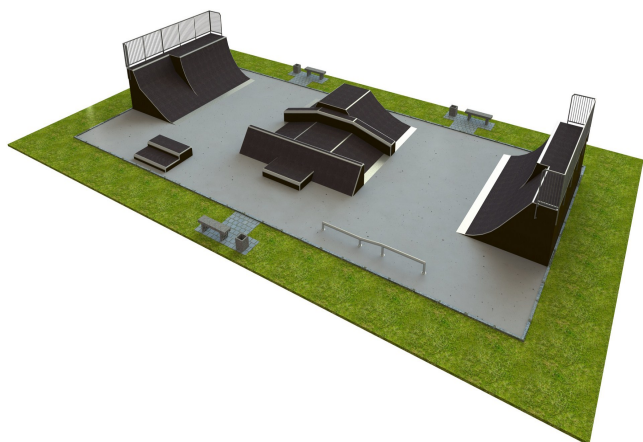

## B 130 Base skatepark

<https://www.tiptap.ee/en/products/skateparks/base/base-skatepark-b-130>

### **Technical information:**

Width of structure: 26m

Length of structure: 13m

Height of structure: 2m