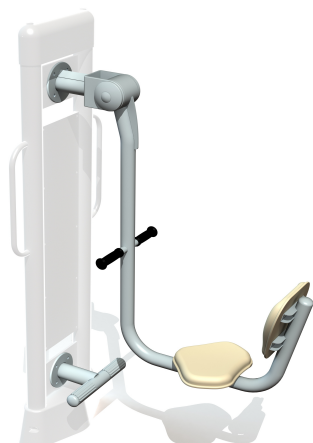

BFCH05 Seated Pedal Trainer

<https://www.tiptiptap.ee/en/products/sport-and-fitness/outdoor-training-equipment/seated-pedal-trainer-bfch05>

0.61m	1.68m	2m	12+	1

Technical information:

Width of structure: 0.61m