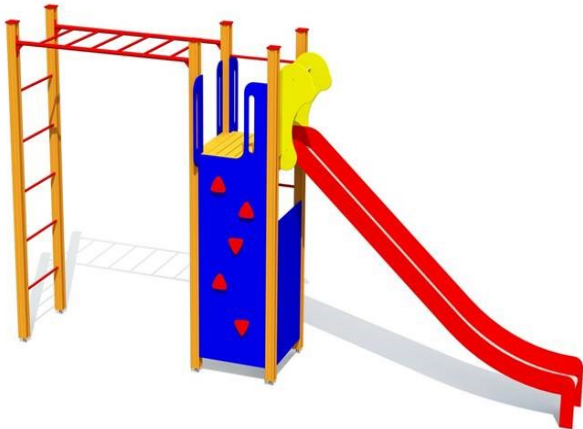

LM231-1 PE Play centre CARLOS

<https://www.tiptiptap.ee/en/products/playgrounds/play-centres/play-centre-carlos-lm231-1-pe>

Product consists of:

Ground fixings: The product's painted profile posts made of laminated timber are concreted into the ground using hot-galvanized metal tubular fittings.