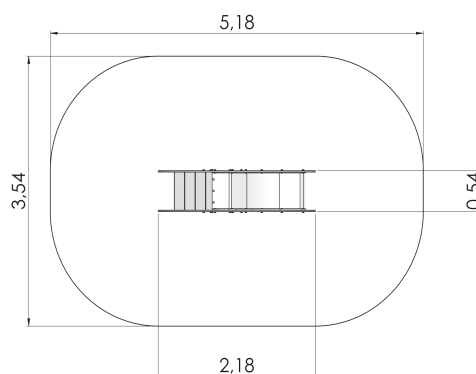

LM020-1 FOR Slide SHELL, HDPE

<https://www.tiptiptap.ee/en/products/series/forest-colors/slide-shell-hdpe-lm020-1>

0.54m	2.18m	0.93m	0.55m	1+	1-3

Technical information:

Width of structure: 0.54m

Length of structure: 2.18m

Height of structure: 0.93m

Max. fall height: 0.55m

Recommended age of users: 1+

For simultaneous use by several children: 1-3

Product consists of:

Slides: 1pc height 0.6m

Stairs with handrails: 1pc

Safety area width: 3.54m

Safety area length: 5.18m

Safety area: Yes

[View materials](#)

Tiptiptap OÜ

Veetorni 9 | Jüri alevik | Rae vald | 75301 Harjumaa | Reg. nr: 11043461
Phone: +372 657 6222 | info@tiptiptap.ee | www.tiptiptap.ee