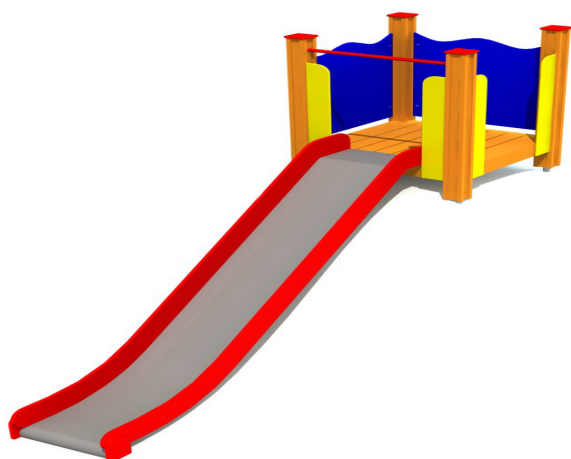

LM011 Slide DAN (1,55m)

<https://www.tiptiptap.ee/en/products/playgrounds/play-centres/slide-dan-155m-lm011>

0.95m	3.27m	2.57m	0.24m	1+	3-5

Technical information:

Width of structure: 0.95m

Length of structure: 3.27m

Height of structure: 2.57m

Max. fall height: 0.24m

Recommended age of users: 1+

For simultaneous use by several children: 3-5

Product consists of:

Platforms: 1pc height 1.55m

Slides: 1pc height 1.55m

Safety area width: 3.95m

Safety area length: 6.77m

Ground fixings: The product's painted profile posts made of laminated timber are concreted into the ground using hot-galvanized metal tubular fittings.

Safety area: Yes

[View materials](#)