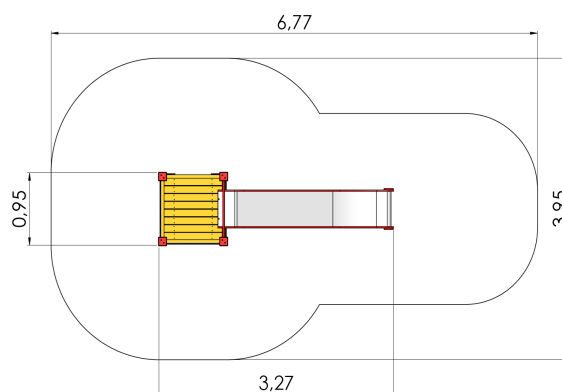

LM011 Slide DAN (1,55m)

<https://www.tiptiptap.ee/en/products/playgrounds/play-centres/slide-dan-155m-lm011>

0.95m	3.27m	2.57m	0.24m	1+	3-5

Technical information:

Width of structure: 0.95m

Length of structure: 3.27m

Height of structure: 2.57m

Max. fall height: 0.24m

Recommended age of users: 1+

For simultaneous use by several children: 3-5

Product consists of:

Platforms: 1pc height 1.55m

Slides: 1pc height 1.55m

Safety area width: 3.95m

Safety area length: 6.77m

Ground fixings: The product's painted profile posts made of laminated timber are concreted into the ground using hot-galvanized metal tubular fittings.

Safety area: Yes

[View materials](#)