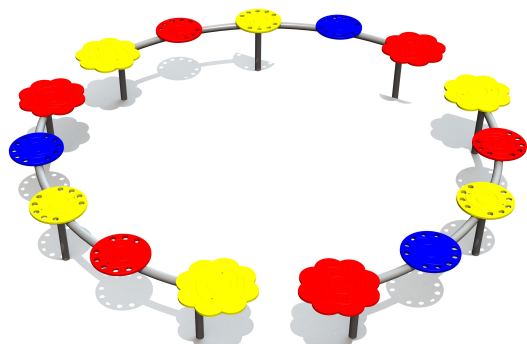

PVP10L Spiral beam SNAKE large

<https://www.tiptiptap.ee/en/products/playgrounds/balancing-and-exercise/spiral-beam-snake-large-pvp10l>

0.35m 0.35m 2+ 1+

Technical information:

Height of structure: 0.35m

Max. fall height: 0.35m

Recommended age of users: 2+

For simultaneous use by several children: 1+

Product consists of:

[View materials](#)

Product description:

The spiral beam with coloured sheets is meant for children at the age of 2-10 years. The construction of the beam is made of hot galvanized steel and the coloured sheets of HDPE plastic. Moving on the beam, one can train balance or the sheets can be used as seats.