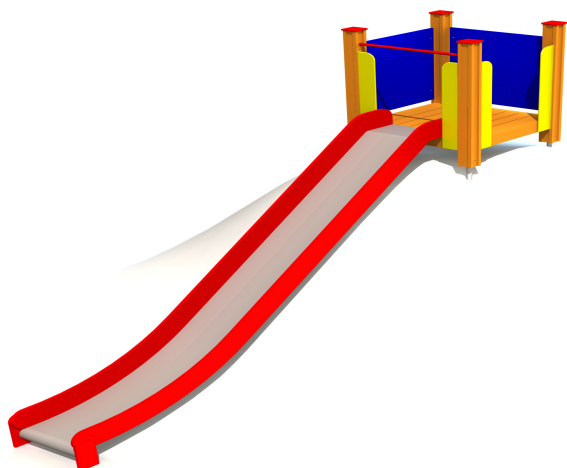

LM011-1 Slide DEE (2,15m)

<https://www.tiptiptap.ee/en/products/playgrounds/play-centres/slide-dee-215m-lm011-1>

					
0.95m	4.06m	3.17m	0.24m	1+	3-5

Technical information:

Width of structure: 0.95m

Length of structure: 4.06m

Height of structure: 3.17m

Max. fall height: 0.24m

Recommended age of users: 1+

For simultaneous use by several children: 3-5

Product consists of:

Platforms: 1pc height 0m

Slides: 1pc height 2.15m

Safety area width: 3.95m

Safety area length: 7.56m

Ground fixings: The product's painted profile posts made of laminated timber are concreted into the ground using hot-galvanized metal tubular fittings.

Safety area: Yes

[View materials](#)