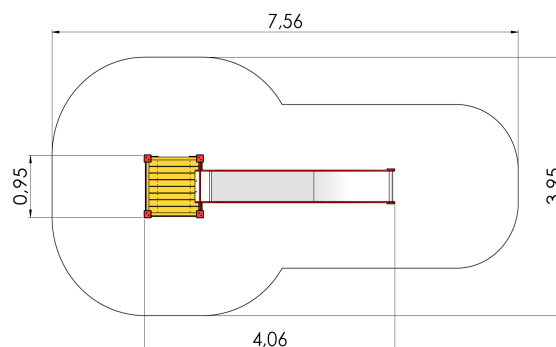

LM011-1 Slide DEE (2,15m)

<https://www.tiptiptap.ee/en/products/playgrounds/play-centres/slide-dee-215m-lm011-1>

					
0.95m	4.06m	3.17m	0.24m	1+	3-5

Technical information:

Width of structure: 0.95m

Length of structure: 4.06m

Height of structure: 3.17m

Max. fall height: 0.24m

Recommended age of users: 1+

For simultaneous use by several children: 3-5

Product consists of:

Platforms: 1pc height 0m

Slides: 1pc height 2.15m

Safety area width: 3.95m

Safety area length: 7.56m

Ground fixings: The product's painted profile posts made of laminated timber are concreted into the ground using hot-galvanized metal tubular fittings.

Safety area: Yes

[View materials](#)