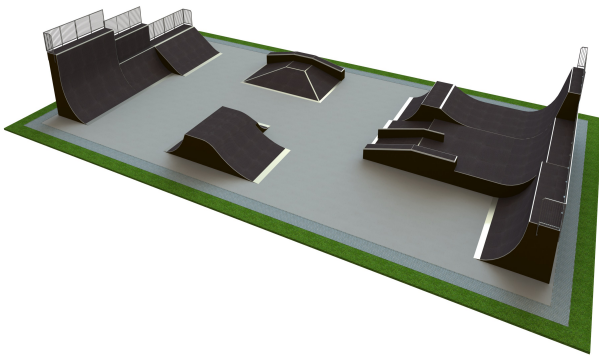

## B 184 Base skatepark

<https://www.tiptap.ee/en/products/skateparks/base/base-skatepark-b-184>

### **Technical information:**

Width of structure: 20m  
Length of structure: 38m  
Height of structure: 4m