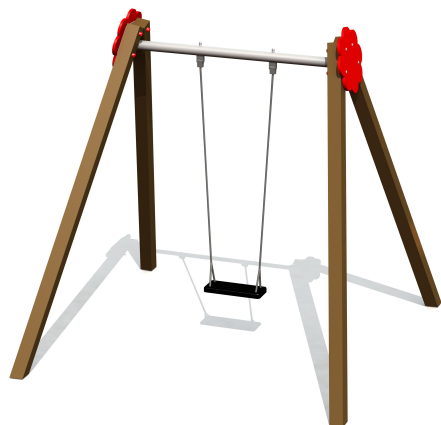

K005 B Swing BELL-FLOWER 1 place (without seat and fittings)

<https://www.tiptiptap.ee/en/products/playgrounds/swings/swing-bell-flower-1-place-without-seat-and-fittings-k005-b>

2.52m	2.5m	2.5m	1.35m	1+	1

Technical information:

Width of structure: 2.52m

Length of structure: 2.5m

Height of structure: 2.5m

Max. fall height: 1.35m

Recommended age of users: 1+

For simultaneous use by several children: 1

Product consists of:

Safety area width: 1.76m

Safety area length: 7.8m

Ground fixings: The product's brown pressure impregnated rectangular posts are concreted into the ground.

Safety area: Yes

[View materials](#)

Product description:

A swing construction BELL-FLOWER 1-place enables to put on it 1 hanging swing or other hanging device. The side posts are made of laminated timber and fixed to the ground by concreting. The beam is made of hot galvanized steel.