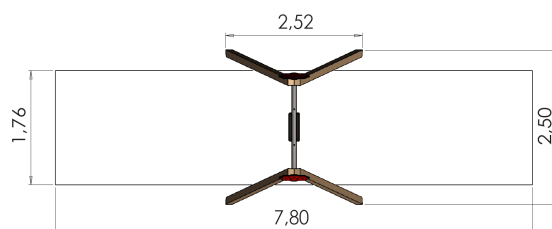

K005 B Swing BELL-FLOWER 1 place (without seat and fittings)

<https://www.tiptiptap.ee/en/products/playgrounds/swings/swing-bell-flower-1-place-without-seat-and-fittings-k005-b>

2.52m	2.5m	2.5m	1.35m	1+	1

Technical information:

Width of structure: 2.52m

Length of structure: 2.5m

Height of structure: 2.5m

Max. fall height: 1.35m

Recommended age of users: 1+

For simultaneous use by several children: 1

Product consists of:

Safety area width: 1.76m

Safety area length: 7.8m

Ground fixings: The product's brown pressure impregnated rectangular posts are concreted into the ground.

Safety area: Yes

[View materials](#)

Product description:

A swing construction BELL-FLOWER 1-place enables to put on it 1 hanging swing or other hanging device. The side posts are made of laminated timber and fixed to the ground by concreting. The beam is made of hot galvanized steel.