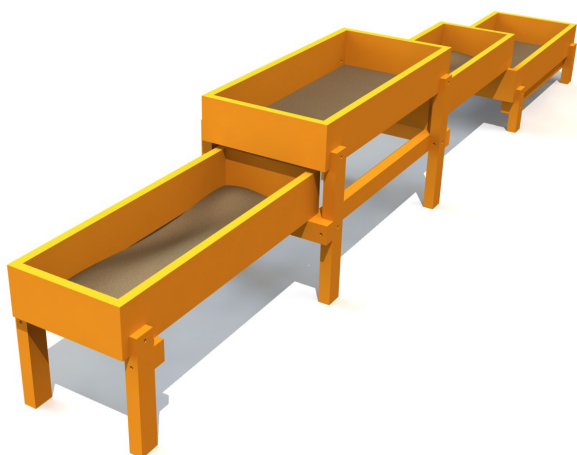

LK01 Sandboxes on legs

<https://www.tiptiptap.ee/en/products/playgrounds/sandboxes/sandboxes-legs-lk01>

0.5m	4m	0.66m	1+	12

Technical information:

Width of structure: 0.5m

Length of structure: 4m

Height of structure: 0.66m

Recommended age of users: 1+

For simultaneous use by several children: 12

Product consists of:

[View materials](#)

Product description:

Measures:

height- 0,65m

width- 0,5m