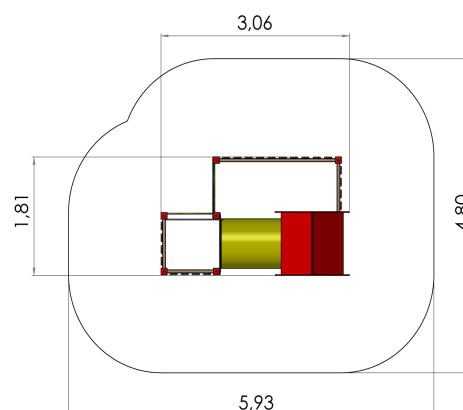

LMK003-1 Play Centre BABY

<https://www.tiptiptap.ee/en/products/playgrounds/playhouses-and-shelters/play-centre-baby-lmk003-1>

					
1.81m	3.06m	2.17m	0.2m	1+	4-8

Technical information:

Width of structure: 1.81m

Length of structure: 3.06m

Height of structure: 2.17m

Max. fall height: 0.2m

Recommended age of users: 1+

For simultaneous use by several children: 4-8

Product consists of:

Safety area width: 4.8m

Safety area length: 5.93m