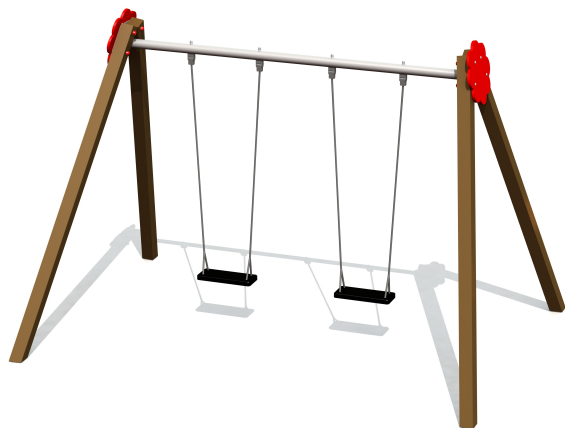

K002 B Swing BELL-FLOWER 2 places brown (without seats and fittings)

<https://www.tiptiptap.ee/en/products/playgrounds/swings/swing-bell-flower-2-places-brown-without-seats-and-fittings-k002-b>

2.52m	3.6m	2.5m	1.35m	1+	2

Technical information:

Width of structure: 2.52m

Length of structure: 3.6m

Height of structure: 2.5m

Max. fall height: 1.35m

Recommended age of users: 1+

For simultaneous use by several children: 2

Product consists of:

Safety area width: 2.88m

Safety area length: 7.8m

Ground fixings: The product's brown pressure impregnated rectangular posts are concreted into the ground.

Safety area: Yes

[View materials](#)

Product description:

A swing construction BELL-FLOWER enables to put on it 2 hanging swings or other hanging devices. The side posts are made of timber and fixed to the ground by concreting. The girder is made of powder painted steel.