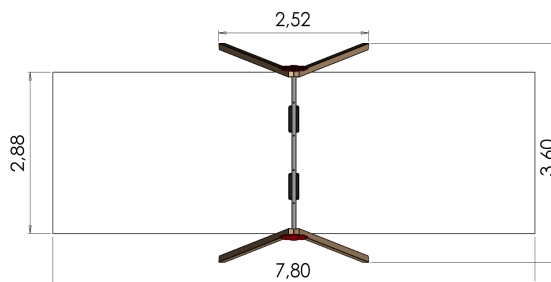

K002 B Swing BELL-FLOWER 2 places brown (without seats and fittings)

<https://www.tiptiptap.ee/en/products/playgrounds/swings/swing-bell-flower-2-places-brown-without-seats-and-fittings-k002-b>

2.52m	3.6m	2.5m	1.35m	1+	2

Technical information:

Width of structure: 2.52m

Length of structure: 3.6m

Height of structure: 2.5m

Max. fall height: 1.35m

Recommended age of users: 1+

For simultaneous use by several children: 2

Product consists of:

Safety area width: 2.88m

Safety area length: 7.8m

Ground fixings: The product's brown pressure impregnated rectangular posts are concreted into the ground.

Safety area: Yes

[View materials](#)

Product description:

A swing construction BELL-FLOWER enables to put on it 2 hanging swings or other hanging devices. The side posts are made of timber and fixed to the ground by concreting. The girder is made of powder painted steel.