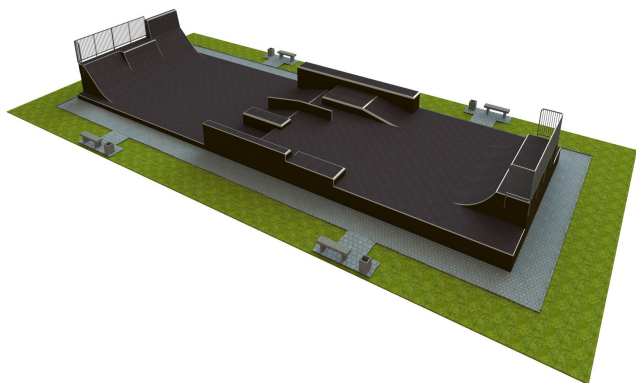

M 515 Base monolith skatepark H2.5xW10.5xL30.0m

<https://www.tiptiptap.ee/tooted/skatepargid/mono/base-monolith-skatepark-h25xw105xl300m-m-515>

10.5m 30m 2.5m

Toote tehniline info:

Toote laius: 10.5m

Toote pikkus: 30m