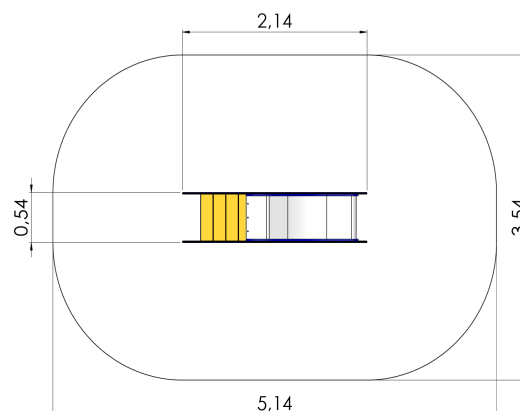

# LM020 Slide SHELL, HDPE

<https://www.tiptiptap.ee/en/products/playgrounds/play-centres/slide-shell-hdpe-lm020>

					
0.54m	2.14m	0.93m	0.55m	1+	1-3

## **Technical information:**

Width of structure: 0.54m

Length of structure: 2.14m

Height of structure: 0.93m

Max. fall height: 0.55m

Recommended age of users: 1+

For simultaneous use by several children: 1-3

## **Product consists of:**

Slides: 1pc height 0.6m

Stairs with handrails: 1pc

Safety area width: 3.55m

Safety area length: 5.14m

Safety area: Yes

[View materials](#)

**Tiptiptap**<sup>OU</sup>